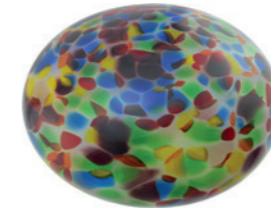

WHITE & 24CT GOLD
10cm long 8cm wide 3cm deep

SOFT BLUE & 24CT GOLD
10cm long 8cm wide 3cm deep

EARTH - RUSSET & GREY
10cm long 8cm wide 3cm deep

REFLEX BLUE & 24CT GOLD
10cm long 8cm wide 3cm deep

FRENCH GREY & 24CT GOLD
10cm long 8cm wide 3cm deep 85grams

SOFT PINK & 24CT GOLD
10cm long 8cm wide 3cm deep

EARTH - AQUA BROWN
10cm long 8cm wide 3cm deep

SUMMER SKY
10cm long 8cm wide 3cm deep

SOFT BLUE &
24CT GOLD LEAF

GLASS CHILD URNS

Larger than the memory pebbles, these are peaceful and discreet urns, perfect for holding a baby or child's ashes safely inside. Hand-blown in the UK.

PURE WHITE & 24CT GOLD LEAF
15cm long 13cm wide 7cm deep 0.5litres

SOFT PINK & 24CT GOLD LEAF
15cm long 13cm wide 7cm deep 0.5litres

GLASS CUDDLE STONES

Sealed with a stopper in the base, these hollow and tactile glass cuddle stones hold a token of your loved ones ashes, or a lock of their hair, if a burial is chosen. Their petite size means they can travel with you, wherever your journey takes you. Hand-blown in the UK.

SPRING BLOSSOM
6cm across 2cm deep 25grams

AUTUMN FALL
6cm across 2cm deep 25grams

CELEBRATION
6cm across 2cm deep 25grams

SUMMER BREEZE
6cm across 2cm deep 25grams

WINTER FROST
6cm across 2cm deep 25grams