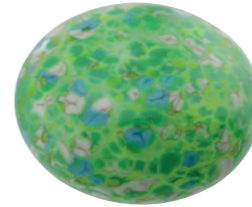

WHITE & 24CT GOLD
10cm long 8cm wide 3cm deep

SOFT BLUE & 24CT GOLD
10cm long 8cm wide 3cm deep

EARTH - RUSSET & GREY
10cm long 8cm wide 3cm deep

REFLEX BLUE & 24CT GOLD
10cm long 8cm wide 3cm deep

FRENCH GREY & 24CT GOLD
10cm long 8cm wide 3cm deep 85grams

SOFT PINK & 24CT GOLD
10cm long 8cm wide 3cm deep

EARTH - AQUA BROWN
10cm long 8cm wide 3cm deep

SUMMER SKY
10cm long 8cm wide 3cm deep

SOFT BLUE &
24CT GOLD LEAF

GLASS CHILD URNS

Larger than the memory pebbles, these are peaceful and discreet urns, perfect for holding a baby or child's ashes safely inside. Hand-blown in the UK.

PURE WHITE & 24CT GOLD LEAF
15cm long 13cm wide 7cm deep 0.5litres

SOFT PINK & 24CT GOLD LEAF
15cm long 13cm wide 7cm deep 0.5litres

GLASS CUDDLE STONES

Sealed with a stopper in the base, these hollow and tactile glass cuddle stones hold a token of your loved ones ashes, or a lock of their hair, if a burial is chosen. Their petite size means they can travel with you, wherever your journey takes you. Hand-blown in the UK.

SPRING BLOSSOM
6cm across 2cm deep 25grams

AUTUMN FALL
6cm across 2cm deep 25grams

CELEBRATION
6cm across 2cm deep 25grams

SUMMER BREEZE
6cm across 2cm deep 25grams

WINTER FROST
6cm across 2cm deep 25grams